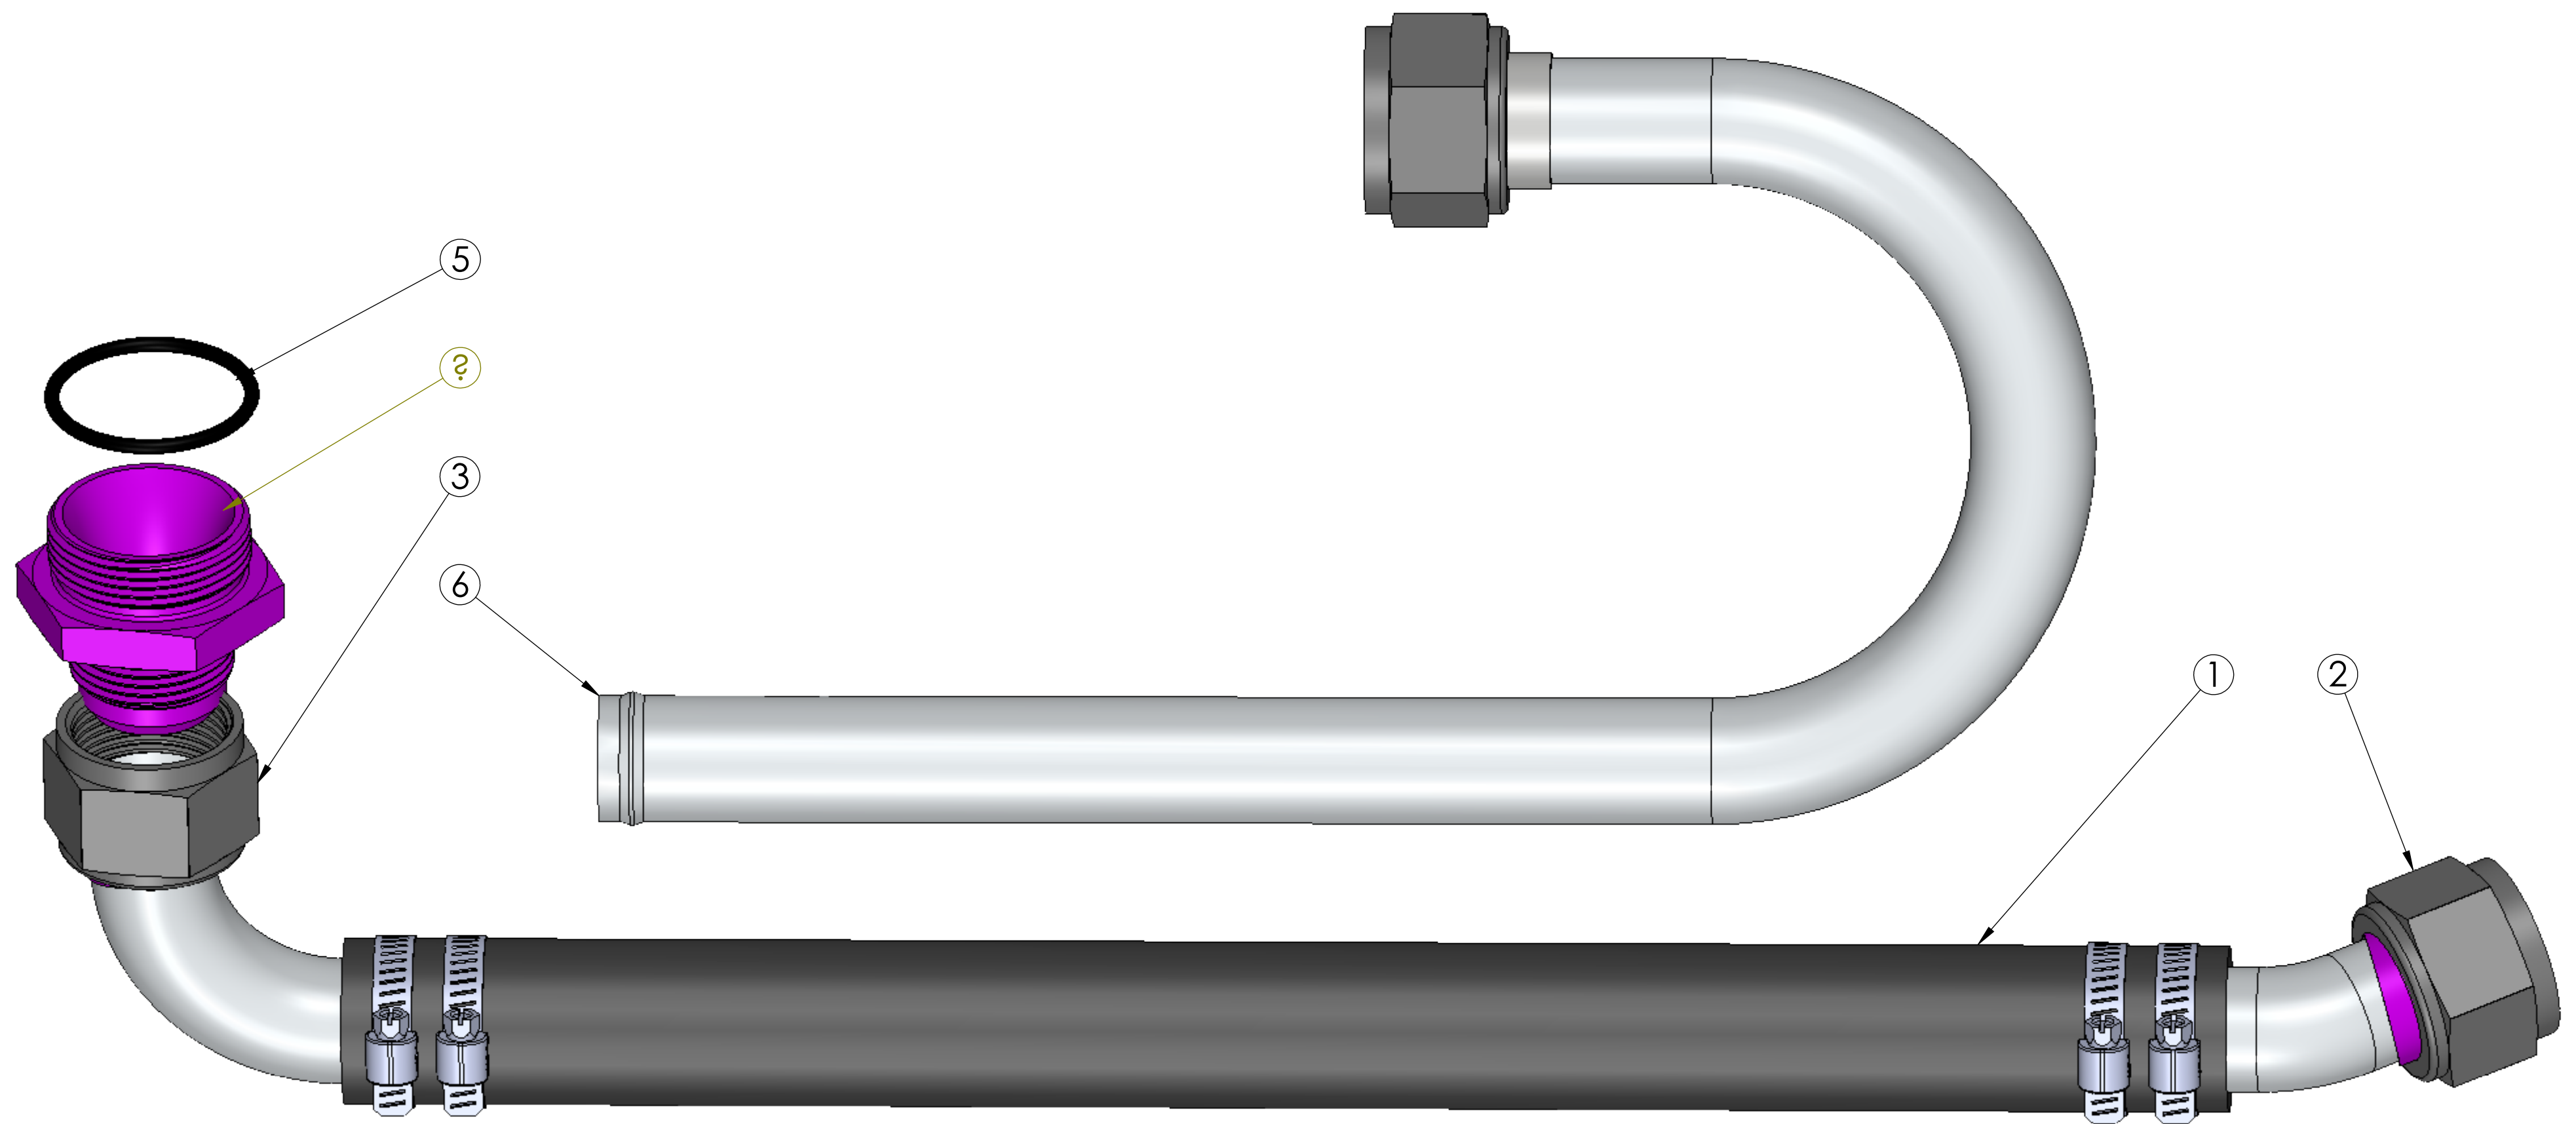

ITEM	PART NO.	DESCRIPTION	QTY.
1	300564-0080	PAN HOSE ASSY 1 X 15 W_CLAMPS	1
2	300564-10	1 X 28 DEG SS TUBE ASSY	1
3	300564-15	1 X 90 DEG SS TUBE ASSY	1
4	300558-2016	FITTING AN -20 PORT TO AN -16 LINE 1.875 HEX	1
5	351566-920	-20 AN "O" RING 0.118 X 1.475	1
6	300564-20	1 X 185 DEG SS TUGE ASSY	1

DRY SUMP -16 FITTING BASIC ENGINE PLUMBING KIT